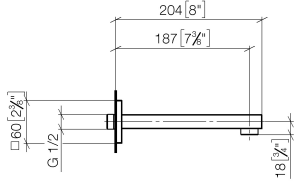

SYMETRICS eSET Touchfree Basin mixer without pop-up waste with temperature setting - Chrome

ST 010 205 2980

- 185mm projection
- fixed spout
- circular, air-enriched flow
- hole diameter 37 mm
- rosette 60 x 60 mm
- 1/2" connection
- plug-link mounting
- max. flow 7 l/min
- lead-free
- WRAS 1904065

For Touchfree control please order eSet Touchfree
WITH or WITHOUT temperature adjustment

Recommended miscellaneous

Concealed wall elbow -

35 085 970 90

- max. recess depth 163 mm
- min. recess depth 90 mm

SYMETRICS eSET Touchfree Basin mixer without pop-up waste with temperature setting - Chrome

ST 010 205 2980

SYMETRICS eSET Touchfree Basin mixer without pop-up waste with temperature setting - Chrome

ST 010 205 2080
mm [inches]