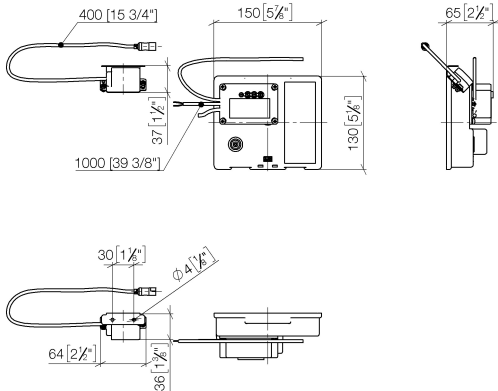

Required miscellaneous

eSET Touchfree Basin mixer with temperature setting for combining with wall-mounted fittings - 35 741 970 90

- max. recess depth 125 mm
- min. recess depth 90 mm

Recommended miscellaneous

Extension for Touchfree 500 mm - 12 765 970 90

Required miscellaneous

eSET Touchfree Basin mixer with temperature setting for combining with free-standing fittings - 35 740 970 90

SYMETRICS eSET Touchfree Basin mixer without pop-up waste with temperature setting - Chrome

ST 010 205 2080
mm [inches]

Certificates

LGA_29120.	WRAS_1906116.	IAPMO_EGS.	CE000001_eSet_Tou chfree_20171206_D E_signed.	CE000002_eSet_Tou chfree_20171206_E N_signed.
LGA_29119.				

SYMETRICS eSET Touchfree Basin mixer without pop-up waste with temperature setting - Chrome

SYMETRICS eSET Touchfree Basin mixer without pop-up waste with temperature setting - Chrome

ST 010 205 2980

- 185mm projection
- fixed spout
- circular, air-enriched flow
- hole diameter 37 mm
- rosette 60 x 60 mm
- 1/2" connection
- plug-link mounting
- max. flow 7 l/min
- lead-free
- WRAS 1904065