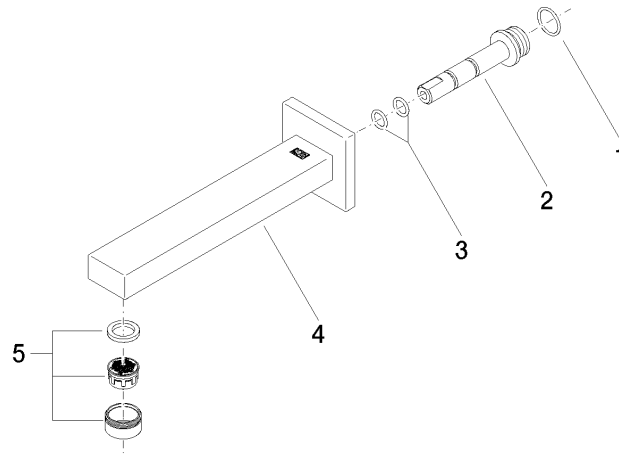

SYMETRICS eSET Touchfree Basin mixer without pop-up waste with temperature setting - Chrome

ST 010 205 2980

- 185mm projection
- fixed spout
- circular, air-enriched flow
- hole diameter 37 mm
- rosette 60 x 60 mm
- 1/2" connection
- plug-link mounting
- max. flow 7 l/min
- lead-free
- WRAS 1904065

For Touchfree control please order eSet Touchfree
WITH or WITHOUT temperature adjustment

Recommended miscellaneous

Concealed wall elbow -

35 085 970 90

- max. recess depth 163 mm
- min. recess depth 90 mm

SYMETRICS eSET Touchfree Basin mixer without pop-up waste with temperature setting - Chrome

ST 010 205 2980

SYMETRICS eSET Touchfree Basin mixer without pop-up waste with temperature setting - Chrome

ST 010 205 2080
mm [inches]

Flow rate chart

Certificates

LGA_18592.

WRAS_1904065.

SYMETRICS eSET Touchfree Basin mixer without pop-up waste with temperature setting - Chrome

ST 010 205 2980

Spare parts list

No.	Item Number	Name	Quantity used	Delivery time
1	09 14 10 053 90	seal	1	2
2	09 24 04 135 90	nipple	1	2
3	09 14 10 008 90	seal	2	2
4	90 11 68 004 00-00	spout	1	10
5	90 23 01 029 02-00	aerator	1	10