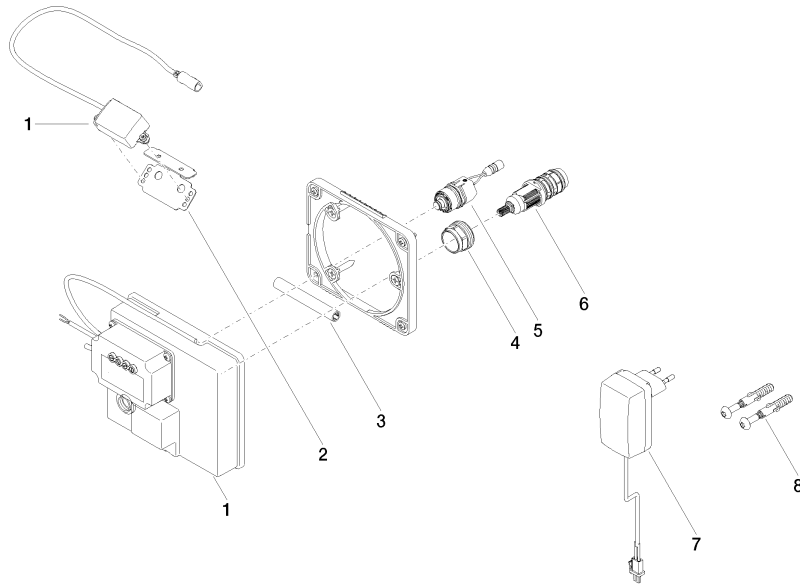

Extension for Touchfree 500 mm - 12 765 970 90

Required miscellaneous

eSET Touchfree Basin mixer with temperature setting for combining with free-standing fittings - 35 740 970 90

SYMETRICS eSET Touchfree Basin mixer without pop-up waste with temperature setting - Chrome

ST 010 205 2080
mm [inches]

Certificates

LGA_29120.	WRAS_1906116.	IAPMO_EGS.	CE000001_eSet_Tou chfree_20171206_D E_signed.	CE000002_eSet_Tou chfree_20171206_E N_signed.
LGA_29119.				

SYMETRICS eSET Touchfree Basin mixer without pop-up waste with temperature setting - Chrome

ST 010 205 2980

Spare parts list

No.	Item Number	Name	Quantity used	Delivery time
1	90 10 01 177 00 90	electronic accessories	1	2
2	90 17 20 199 00 90	holder	1	2
3	90 23 01 124 00 90	sleeve	1	2
4	09 23 10 129 90	nut	1	2
5	04 30 50 079 00 90	valve	1	2
6	90 15 02 013 00 90	cartridge	1	2
7	04 10 01 246 00 90	electronic accessories	1	2
8	04 30 31 024 01 90	fixing set	1	2

SYMETRICS eSET Touchfree Basin mixer without pop-up waste with temperature setting - Chrome

ST 010 205 2980

- 185mm projection
- fixed spout
- circular, air-enriched flow
- hole diameter 37 mm
- rosette 60 x 60 mm
- 1/2" connection
- plug-link mounting
- max. flow 7 l/min
- lead-free
- WRAS 1904065